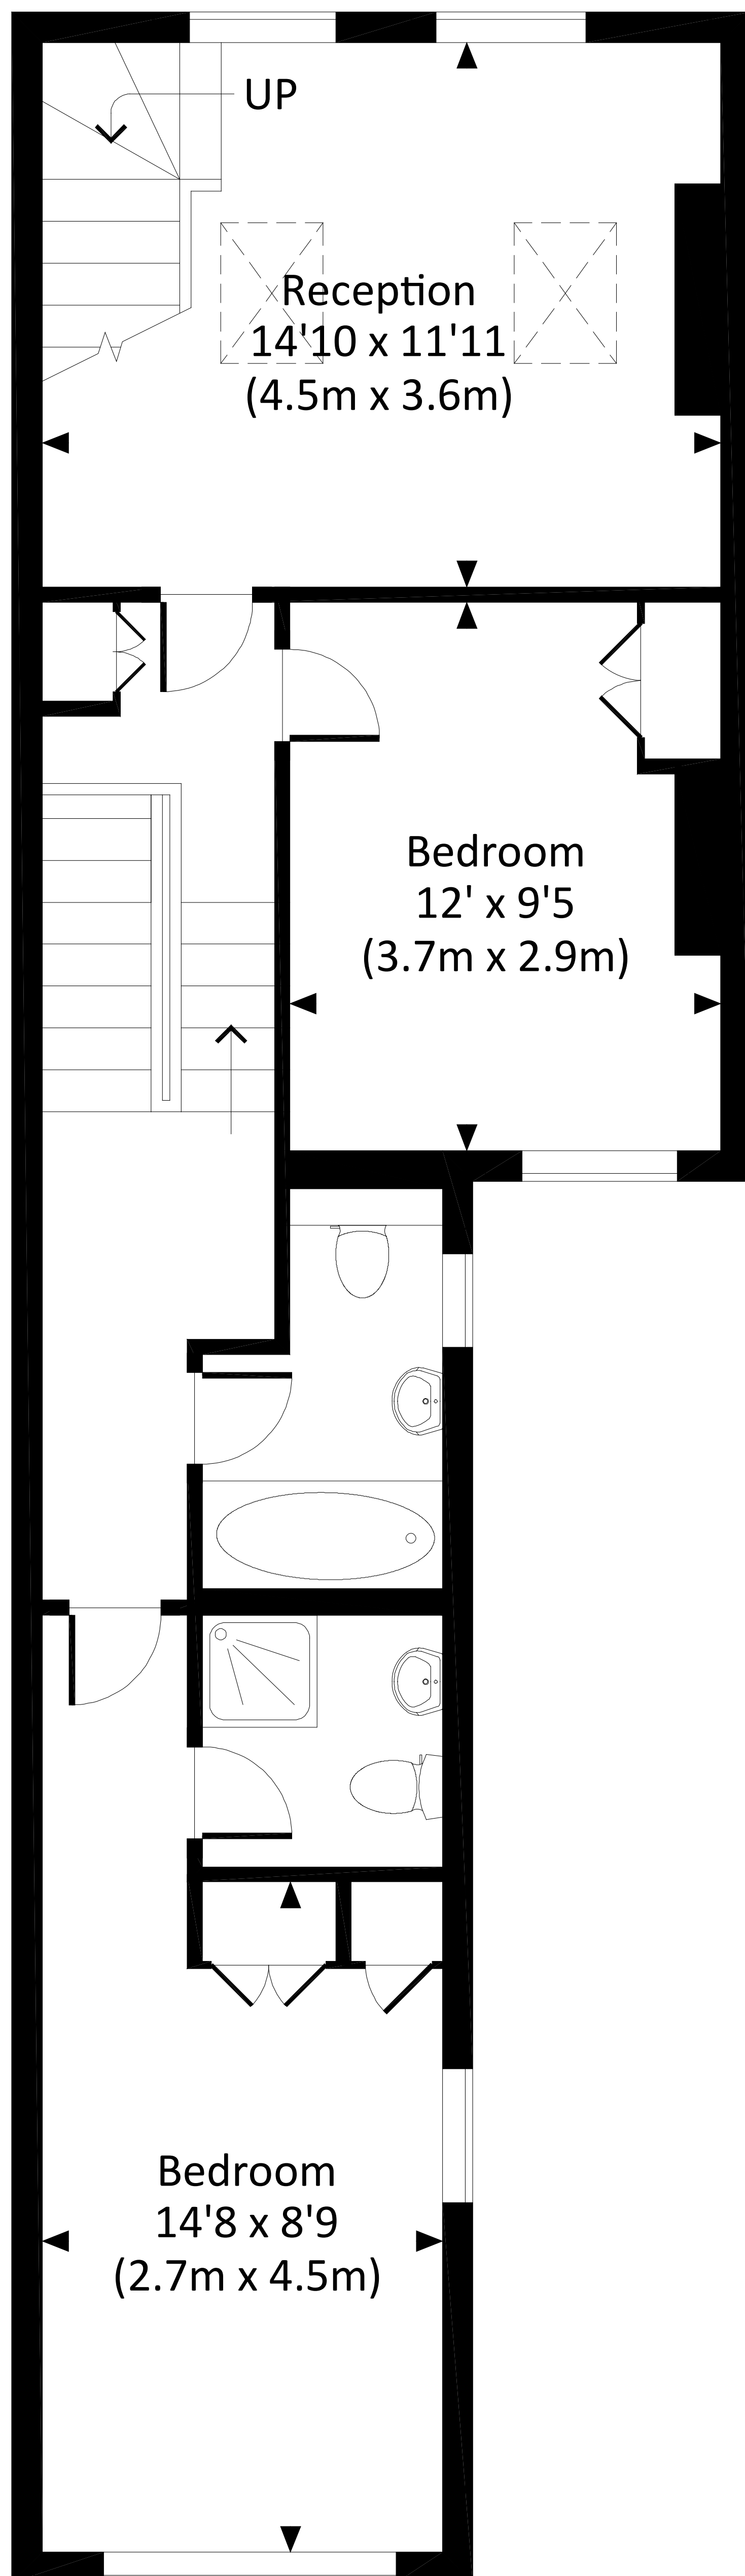

# HUGON ROAD, SW6

Approx. gross internal area

816 Sq.Ft. / 75.8 Sq.M.

840 Sq.Ft. / 78.0 Sq.M. Inc. Restricted Height Area

FIRST FLOOR

MEZZANINE