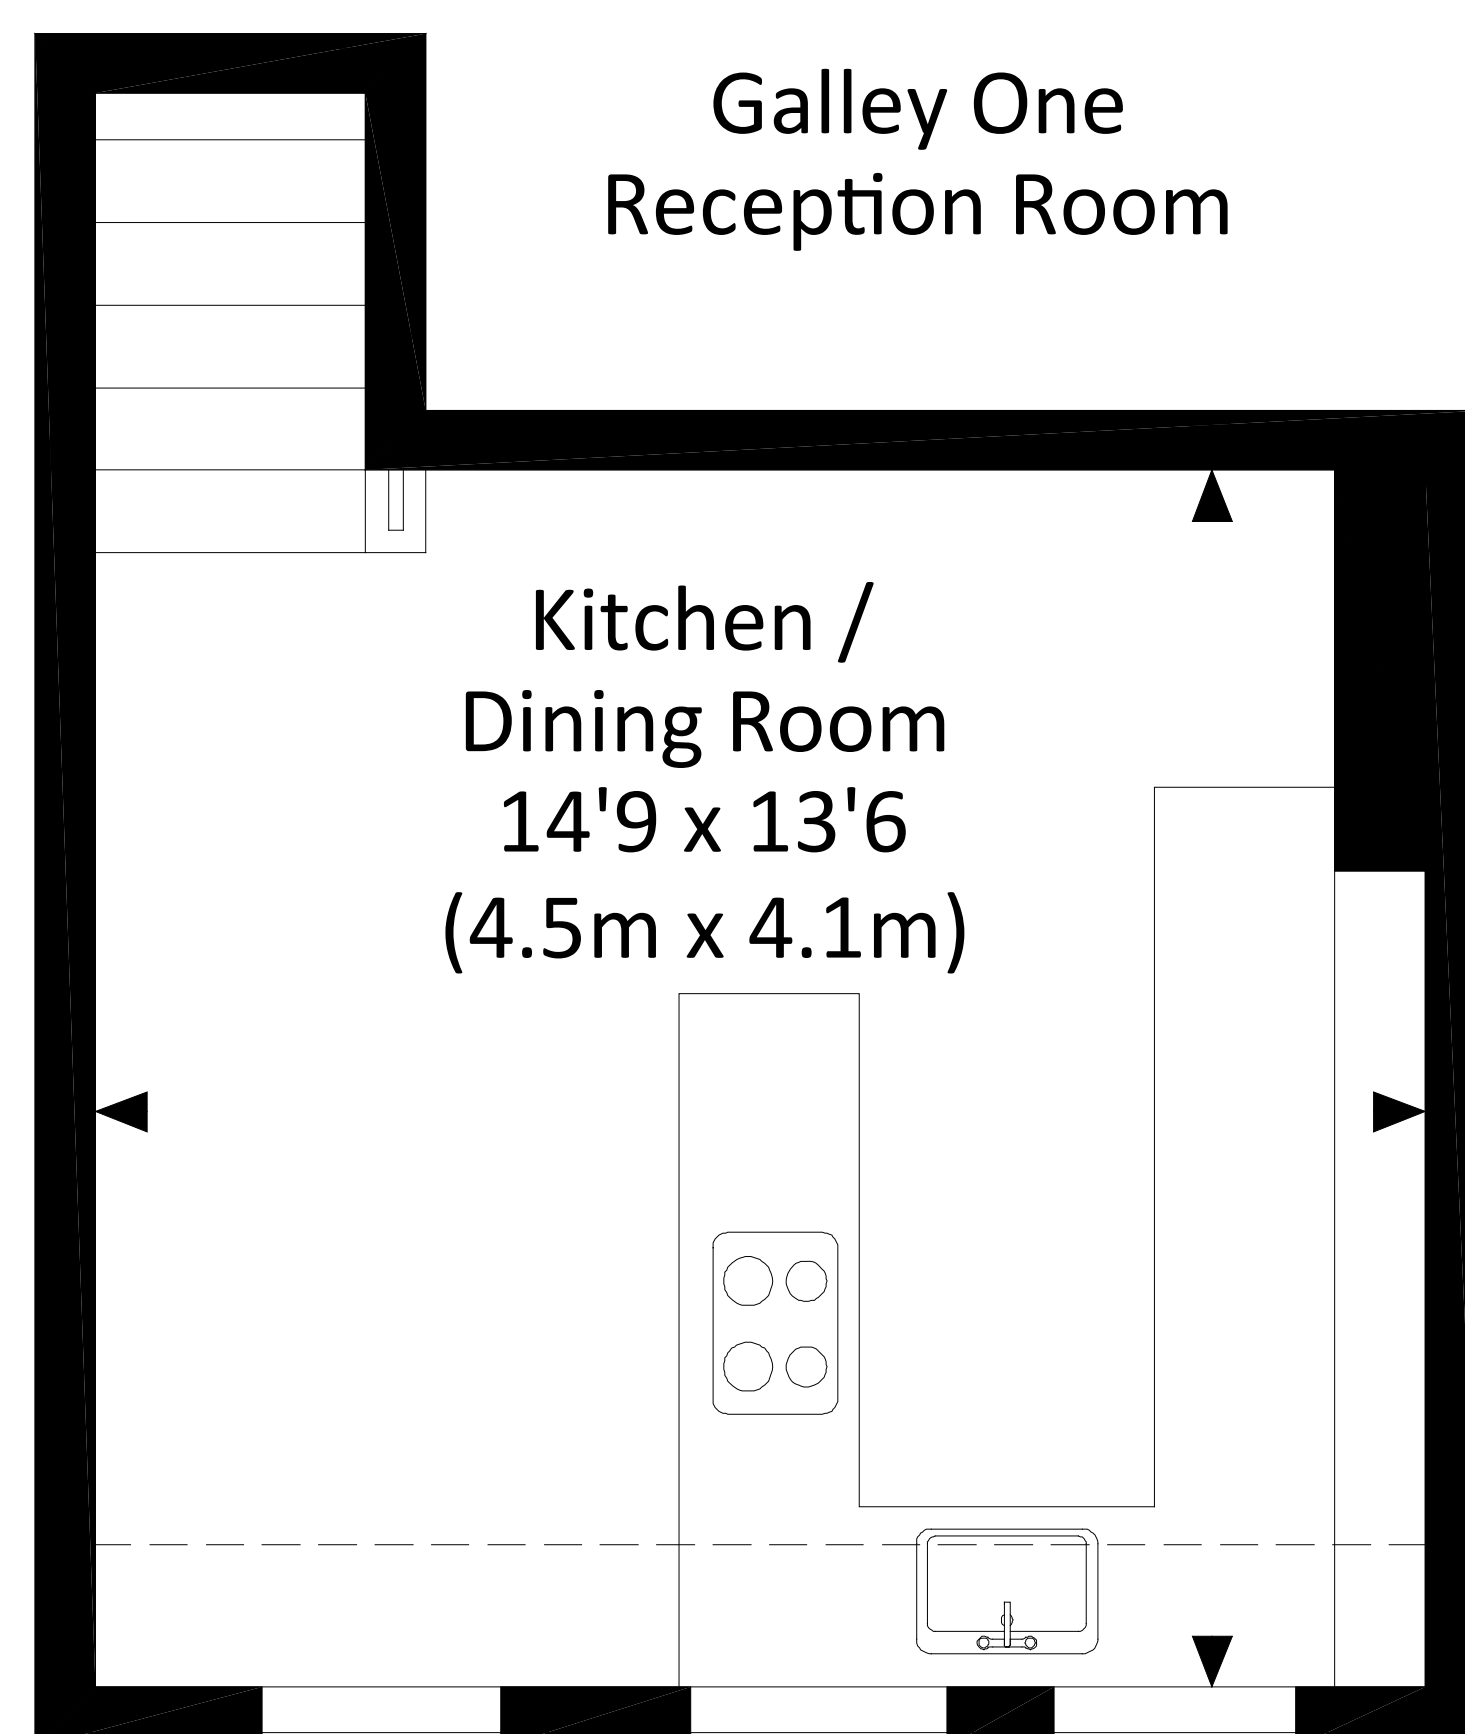

# HUGON ROAD, SW6

Approx. gross internal area

816 Sq.Ft. / 75.8 Sq.M.

840 Sq.Ft. / 78.0 Sq.M. Inc. Restricted Height Area

FIRST FLOOR

MEZZANINE